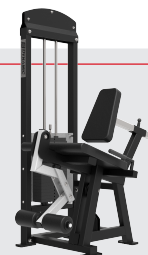

SelectORIZED Line

REAR DELT PEC COMBO

Dynamic's Rear Delt Pec Combo features full back support to achieve better isolation of movement for deltoid and pectoral muscle development. Whether trying to regain full strength and motion after an injury, or just needing to focus on delt and pec development, this is the perfect machine to accomplish either.

Features:

- 180 Degree Working Arm Rotation
- Adjustable Seat Height
- Full Back Support
- Custom Color Pad Options
- Intensive Multi-Stage Pretreatment Process for Long-Lasting Powder-Coat Finish

PICK YOUR COLORS!
Textured or gloss powder coated finish
COLOR-MATCHING ALSO AVAILABLE.

**A full line of
selectorized
equipment:**

**MORE STRENGTH
PER SQUARE FOOT™**

Ask about our full catalog of premium strength equipment and accessories.

Functional Trainer

Rear Delt Pec

Leg Extension

Prone Leg Curl

712027

Selectorized Line
**REAL DELT
PEC COMBO**

Specifications:

FRAME: 2" X 3" 11-Gauge Structural Steel Tubing

WEIGHT: 531 LBS

COMPONENTS: 200 LB Weight Stacks

DIMENSIONS: 27" W x 76" H x 51" L