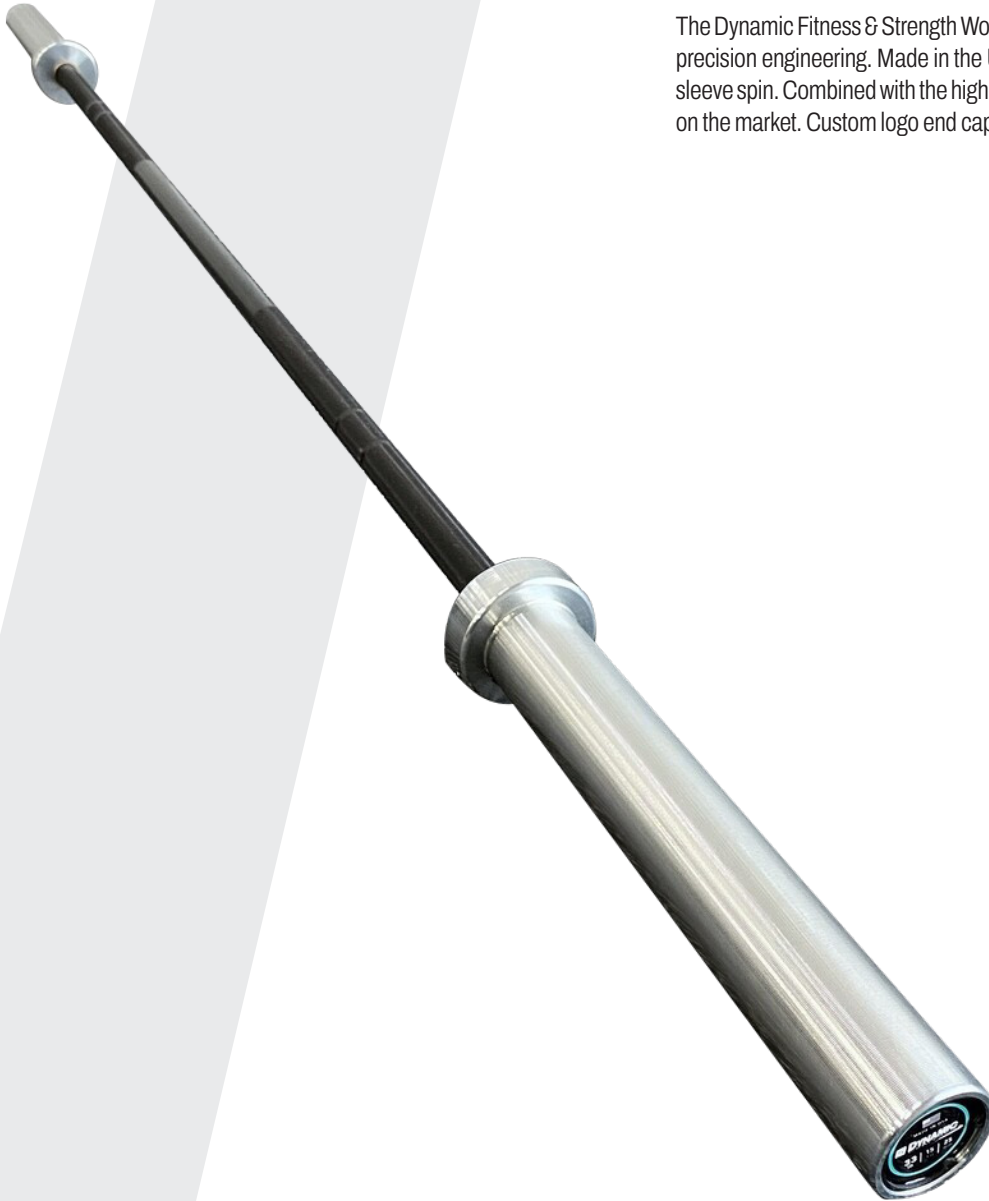

WOMEN'S OLYMPIC BARBELL

The Dynamic Fitness & Strength Women's Olympic Bar represents the highest level of precision engineering. Made in the USA, this bar features great strength and smooth sleeve spin. Combined with the high-quality construction, this is one of the best values on the market. Custom logo end caps available.

Features:

- Light Knurling
- No Center Knurling
- Olympic and Power Lifting Marks
- Dual Oillite Bronze Bushings
- Dual Snap Ring Design
- Black Oxide Shaft
- Zinc Plating
- Custom Logo Options Available
- Custom Color Bar with a Cerakote Coating Available

Specifications:

- Bar Diameter: 25 mm
- Weight: 15 kg / 33 lbs.
- Min. Tensile: 180,000 psi

A complete range of barbells:

MORE STRENGTH PER SQUARE FOOT™

Where form meets function to elevate your lifting experience with power and precision.