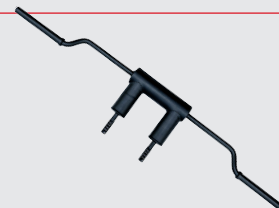

WOMEN'S OLYMPIC BARBELL

The Dynamic Fitness & Strength Women's Olympic Bar represents the highest level of precision engineering. Made in the USA, this bar features great strength and smooth sleeve spin. Combined with the high-quality construction, this is one of the best values on the market. Custom logo end caps available.

Features:

- Light Knurling
- No Center Knurling
- Olympic and Power Lifting Marks
- Dual Oillite Bronze Bushings
- Dual Snap Ring Design
- Black Oxide Shaft
- Zinc Plating
- Custom Logo Options Available
- Custom Color Bar with a Cerakote Coating Available

Specifications:

- Bar Diameter: 25 mm
- Weight: 15 kg / 33 lbs.
- Min. Tensile: 180,000 psi

A complete range of barbells:

MORE STRENGTH PER SQUARE FOOT™

Where form meets function to elevate your lifting experience with power and precision.

Gungnir Bar

Safety Squat Bar

Hex Bar