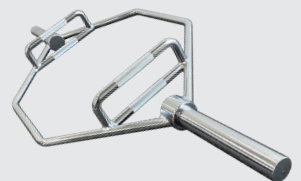

WOMEN'S OLYMPIC BARBELL

The Dynamic Fitness & Strength Women's Olympic Bar represents the highest level of precision engineering. Made in the USA, this bar features great strength and smooth sleeve spin. Combined with the high-quality construction, this is one of the best values on the market. Custom logo end caps available.

Features:

- Light Knurling
- No Center Knurling
- Olympic and Power Lifting Marks
- Dual Oillite Bronze Bushings
- Dual Snap Ring Design
- Black Oxide Shaft
- Zinc Plating
- Custom Logo Options Available
- Custom Color Bar with a Cerakote Coating Available

Specifications:

- Bar Diameter: 25 mm
- Weight: 15 kg / 33 lbs.
- Min. Tensile: 180,000 psi

A complete range of barbells:

MORE STRENGTH PER SQUARE FOOT™

Where form meets function to elevate your lifting experience with power and precision.

Gungnir Bar

Safety Squat Bar

Hex Bar