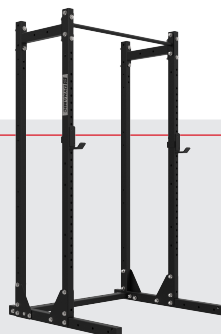

Body Weight Line ECONOMY GHD

All the features and functions in a light-weight, affordable package. This economic GHD provides the same opportunity for hamstring development along with secondary work on glutes and calfs. Great for home gyms.

Features:

- Black Texture Powder Coat Finish
- Rebound Foam Split Pad
- Integrated Band Pegs
- Adjustable Foot Plate
- Linear Slide Rails
- Conveniently ships in 2 boxes (some assembly required)

More high-quality baseline options

MORE STRENGTH PER SQUARE FOOT™

Get your home gym or training space fully accessorized with Gladiator series & utility equipment.

Gladiator Racks

Utility Bench

Gladiator Rack Accessories

110000

Body Weight Line

ECONOMY GHD

Specifications:

WEIGHT: 135 LBS

DIMENSIONS: 34" W x 42" H x 70" L

*Made in China