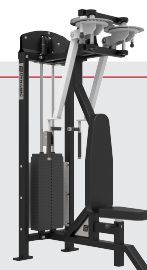

# SelectORIZED Line BICEP CURL

The selectorized Bicep Curl machine by Dynamic Fitness & Strength offers easy seat adjustment to provide precise isolation of movement to maximize bicep development. The pivoting grip offers fluid movement and reduces strain on wrists and forearms.

### Features:

- Pivoting Grip
- Adjustable Seat Height
- Custom Color Pad Options
- Intensive Multi-Stage Pretreatment Process for Long-Lasting Powder-Coat Finish

**PICK YOUR COLORS!**  
Textured or gloss powder coated finish  
**COLOR-MATCHING ALSO AVAILABLE.**

**A full line of selectorized equipment:**

**MORE STRENGTH PER SQUARE FOOT™**

Ask about our full catalog of premium strength equipment and accessories.

Functional Trainer

Rear Delt Pec

Lat Low Row

Leg Extension

## Specifications:

**FRAME:** 2" X 3" 11-Gauge Structural Steel Tubing

**WEIGHT:** 479 LBS

**COMPONENTS:** 200 LB Weight Stacks

**DIMENSIONS:** 24" W x 74" H x 54" L