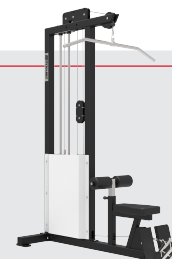

# SelectORIZED Line BICEP CURL

The selectorized Bicep Curl machine by Dynamic Fitness & Strength offers easy seat adjustment to provide precise isolation of movement to maximize bicep development. The pivoting grip offers fluid movement and reduces strain on wrists and forearms.

**A full line of selectorized equipment:**

**MORE STRENGTH PER SQUARE FOOT™**

Ask about our full catalog of premium strength equipment and accessories.

Functional Trainer

Rear Delt Pec

Lat Low Row

Leg Extension