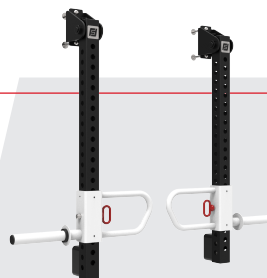

DOUBLE POWER RACK SP

Dynamic Fitness & Strength's premium rack series adds even more safety with the Ultra Pro™ Power Rack. Its heavy-duty cage adds additional support to the safety arms while the U-shaped base brings extra stand-alone support. The 2" lock notch anchor points provide more efficient height adjustments. Customization options, American-made craftsmanship, USA-steel and state-of-the-art processes make this the ultimate rack system.

Features:

- 2-Inch Adjustable Anchor Point Increments
- Laser-Cut Numbering
- U-Base Design for Greater Structural Integrity and Storage Options
- (2) NOTCH-LOCK J-Cups & (4) 34" Safety Arms
- (2) Multi-Grip Chin Station
- (4) Barbell Storage
- (10) Plate Storage Pegs
- Intensive Multi-Stage Pretreatment Process for Long-Lasting Powder-Coat Finish

700109
features powder-coated upright wraps

Bumper plates and Barbells shown for display purposes only. Not included with unit.

700119
features chrome-plated upright wraps

A full line of add-on equipment:

MORE STRENGTH PER SQUARE FOOT™

Increase the functionality of your rack with these and more Ultra Pro accessories & attachments.

Athletic Training Arms

Dip Station

Landmine

Bolt-on Band Pegs

700109/700119

Ultra Pro™ Series