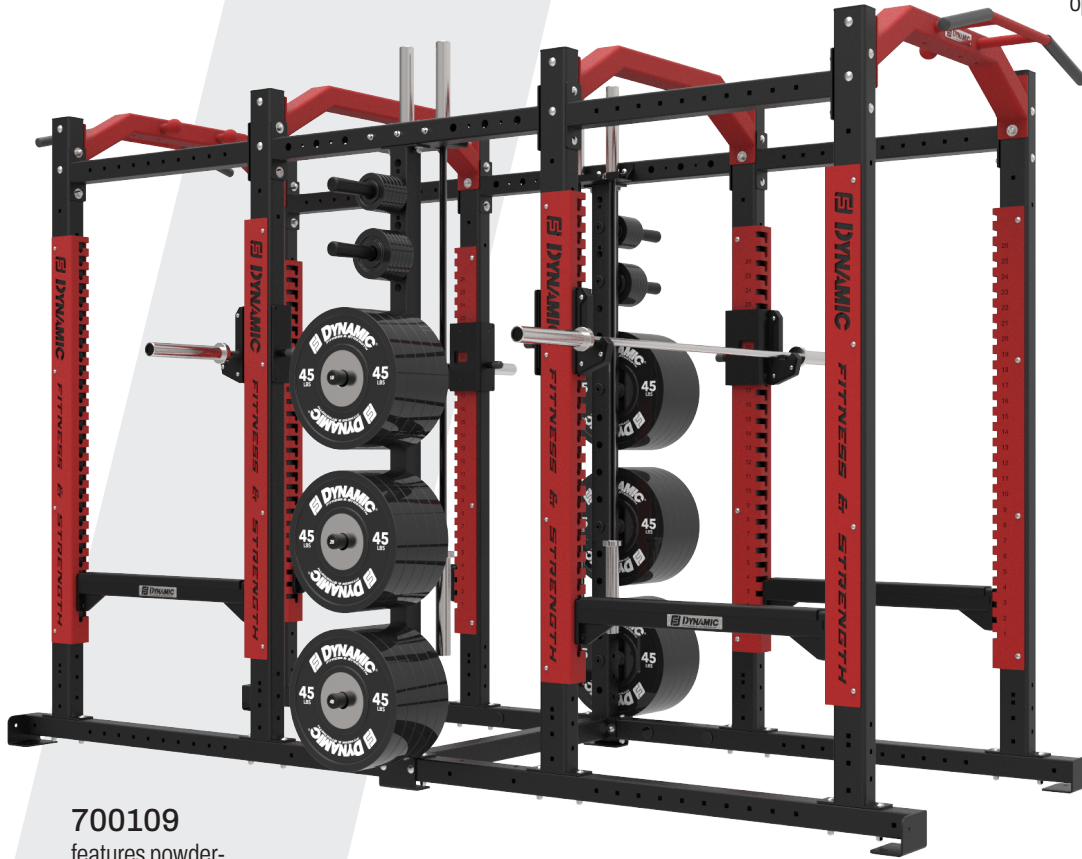

DOUBLE POWER RACK SP

Dynamic Fitness & Strength's premium rack series adds even more safety with the Ultra Pro™ Power Rack. Its heavy-duty cage adds additional support to the safety arms while the U-shaped base brings extra stand-alone support. The 2" lock notch anchor points provide more efficient height adjustments. Customization options, American-made craftsmanship, USA-steel and state-of-the-art processes make this the ultimate rack system.

Features:

- 2-Inch Adjustable Anchor Point Increments
- Laser-Cut Numbering
- U-Base Design for Greater Structural Integrity and Storage Options
- (2) NOTCH-LOCK J-Cups & (4) 34" Safety Arms
- (2) Multi-Grip Chin Station
- (4) Barbell Storage
- (10) Plate Storage Pegs
- Intensive Multi-Stage Pretreatment Process for Long-Lasting Powder-Coat Finish

700109
features powder-coated upright wraps

Bumper plates and Barbells shown for display purposes only. Not included with unit.

700119
features chrome-plated upright wraps

A full line of add-on equipment:

DOUBLE POWER RACK SP

Specifications:

FRAME: 5" X 3" 7-Gauge Structural Steel Tubing

WEIGHT: 1450 LBS

DIMENSIONS: 75" W x 95" H x 144.5" L