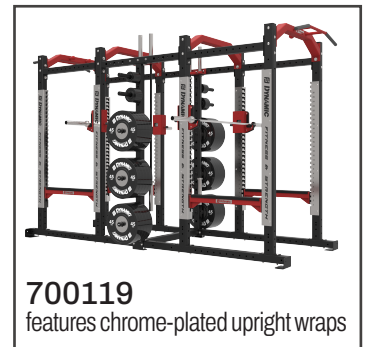

DOUBLE POWER RACK SP

Dynamic Fitness & Strength's premium rack series adds even more safety with the Ultra Pro™ Power Rack. Its heavy-duty cage adds additional support to the safety arms while the U-shaped base brings extra stand-alone support. The 2" lock notch anchor points provide more efficient height adjustments. Customization options, American-made craftsmanship, USA-steel and state-of-the-art processes make this the ultimate rack system.

Features:

- 2-Inch Adjustable Anchor Point Increments
- Laser-Cut Numbering
- U-Base Design for Greater Structural Integrity and Storage Options
- (2) NOTCH-LOCK J-Cups & (4) 34" Safety Arms
- (2) Multi-Grip Chin Station
- (4) Barbell Storage
- (10) Plate Storage Pegs
- Intensive Multi-Stage Pretreatment Process for Long-Lasting Powder-Coat Finish

700109
features powder-coated upright wraps

Bumper plates and Barbells shown for display purposes only. Not included with unit.

700119
features chrome-plated upright wraps

A full line of add-on equipment:

DOUBLE POWER RACK SP

Specifications:

FRAME: 5" X 3" 7-Gauge Structural Steel Tubing

WEIGHT: 1450 LBS

DIMENSIONS: 75" W x 95" H x 144.5" L