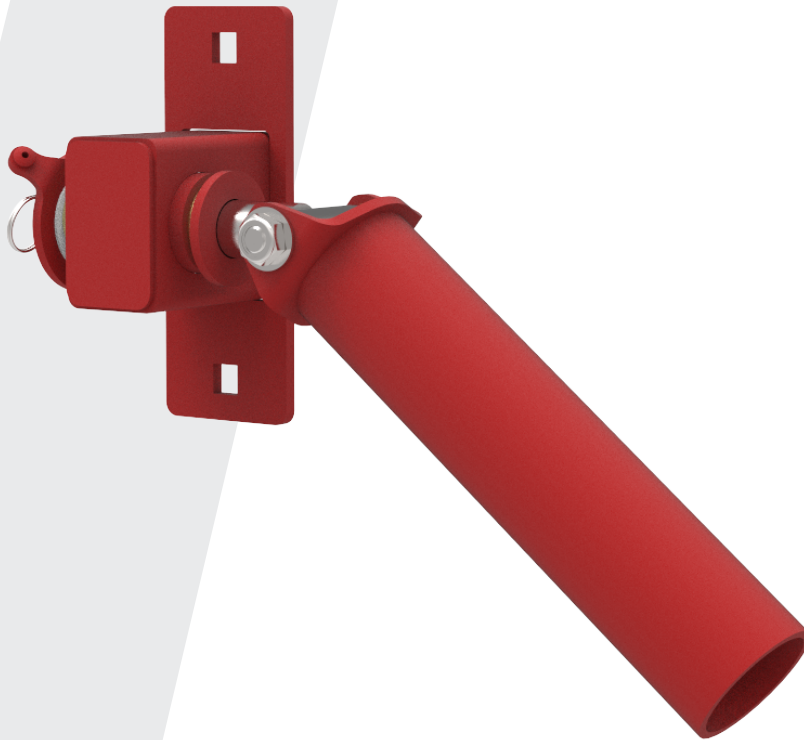

RECEPTACLE AND LANDMINE COMBO

Safely complete your landmine workouts with this rack mounted receptacle and landmine attachment combo.

Features:

- Easily Secure To Rack With Carriage Bolt Fasteners
- Quick Release Pin To Lock Into Upright
- Bronze Bushings
- Plastic Flange Bushing
- Intensive Multi-Stage Pretreatment Process For Long-Lasting Powder-Coat Finish
- Textured Or Gloss Powder Coated Finish Available
- Custom Color-Matching Options Available

PICK YOUR COLORS!
Textured or gloss powder coated finish
COLOR-MATCHING ALSO AVAILABLE.

A full line of add-on equipment:

MORE STRENGTH PER SQUARE FOOT™

Maximize your Rack or Rig performance with many accessory & attachment options.

Bolt-on Band Pegs

Split Squat Roller

Band Peg Accessories

709251

Ultra Pro™ Attachment RECEPTACLE AND LANDMINE COMBO

Specifications:

COMPONENTS: Heavy Duty Steel Construction
1/4" Mounting Plate
11-Gauge Tube

WEIGHT: 8.48 LBS

DIMENSIONS: 3.56" W x 7.5" H x 16.68" L