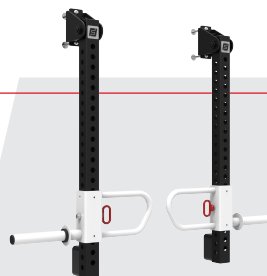

9 FOOT DOUBLE HALF RACK SP

Superior quality and presentation featuring double the function and capacity. The Ultra Pro Series Double Half Rack with single-post storage will maximize your floor space while its heavy-gauge steel frame will endure whatever your heaviest lifters put it through. The U-shaped base provides additional stand-alone support and the 2-inch lock notch anchor points offer settings just right for users of any size.

700206
features powder-coated upright wraps

Bumper plates and Barbells shown for display purposes only. Not included with unit.

Features:

- 2-Inch Adjustable Anchor Point Increments
- Laser-Cut Numbering
- U-Base Design for Greater Structural Integrity and Storage Options
- (4) NOTCH-LOCK J-Cups & (4) 28" Safety Arms
- (2) Multi-Grip Chin Station
- (4) Barbell Storage
- (10) Plate Storage Pegs
- Intensive Multi-Stage Pretreatment Process for Long-Lasting Powder-Coat Finish

Athletic Training Arms

Dip Station

Landmine

Bolt-on Band Pegs

700206/700216

Ultra Pro™ Series

9 FOOT DOUBLE HALF RACK SP

Specifications:

FRAME: 5" X 3" 7-Gauge Structural Steel Tubing

WEIGHT: 958 LBS

DIMENSIONS: 75" W x 107" H x 113" L