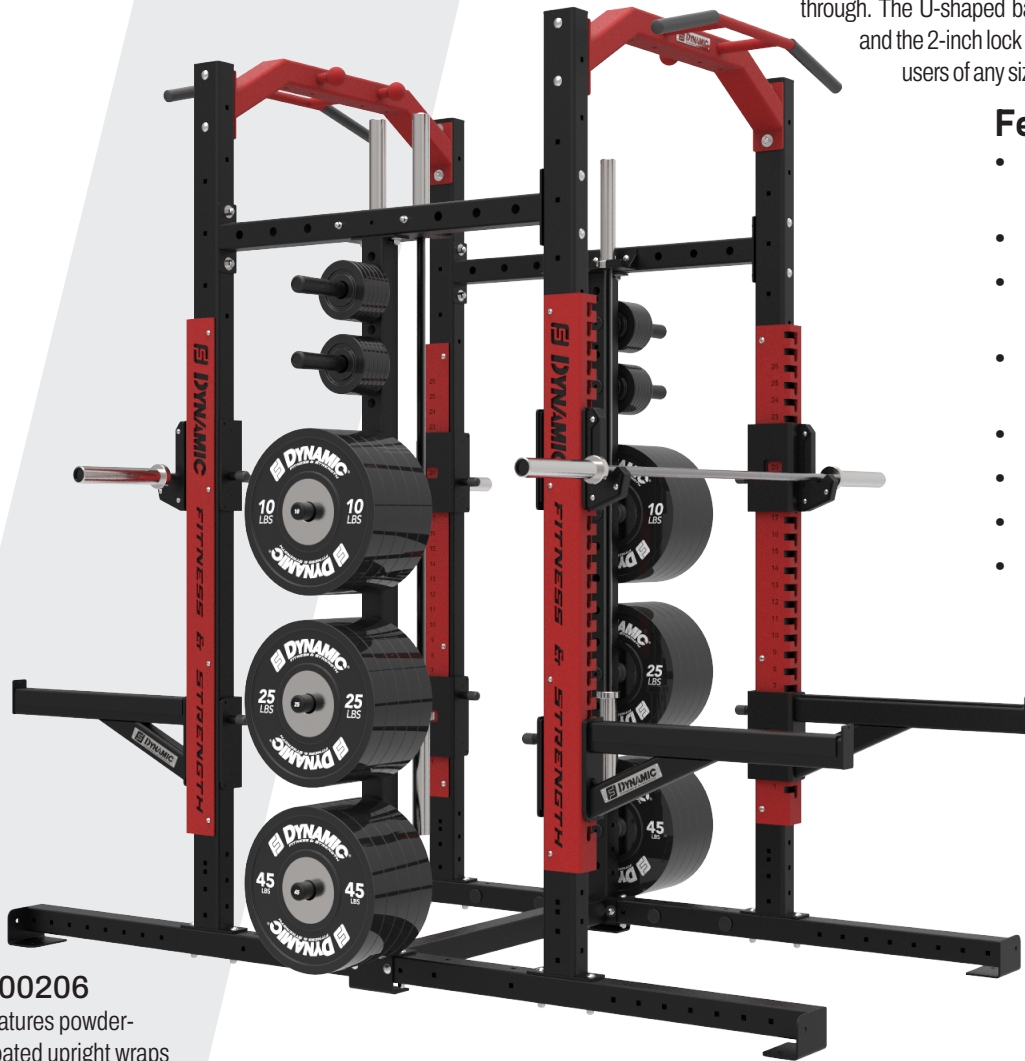

9 FOOT DOUBLE HALF RACK SP

Superior quality and presentation featuring double the function and capacity. The Ultra Pro Series Double Half Rack with single-post storage will maximize your floor space while its heavy-gauge steel frame will endure whatever your heaviest lifters put it through. The U-shaped base provides additional stand-alone support and the 2-inch lock notch anchor points offer settings just right for users of any size.

700206
features powder-coated upright wraps

Bumper plates and Barbells shown for display purposes only. Not included with unit.

Features:

- 2-Inch Adjustable Anchor Point Increments
- Laser-Cut Numbering
- U-Base Design for Greater Structural Integrity and Storage Options
- (4) NOTCH-LOCK J-Cups & (4) 28" Safety Arms
- (2) Multi-Grip Chin Station
- (4) Barbell Storage
- (10) Plate Storage Pegs
- Intensive Multi-Stage Pretreatment Process for Long-Lasting Powder-Coat Finish

700216
features chrome-plated upright wraps

PICK YOUR COLORS!
Textured or gloss powder coated finish
COLOR-MATCHING ALSO AVAILABLE.

A full line of add-on equipment:

MORE STRENGTH PER SQUARE FOOT™

Increase the functionality of your rack with these and more Ultra Pro accessories & attachments.

FRAME: 5" X 3" 7-Gauge Structural Steel Tubing

WEIGHT: 958 LBS

DIMENSIONS: 75" W x 107" H x 113" L