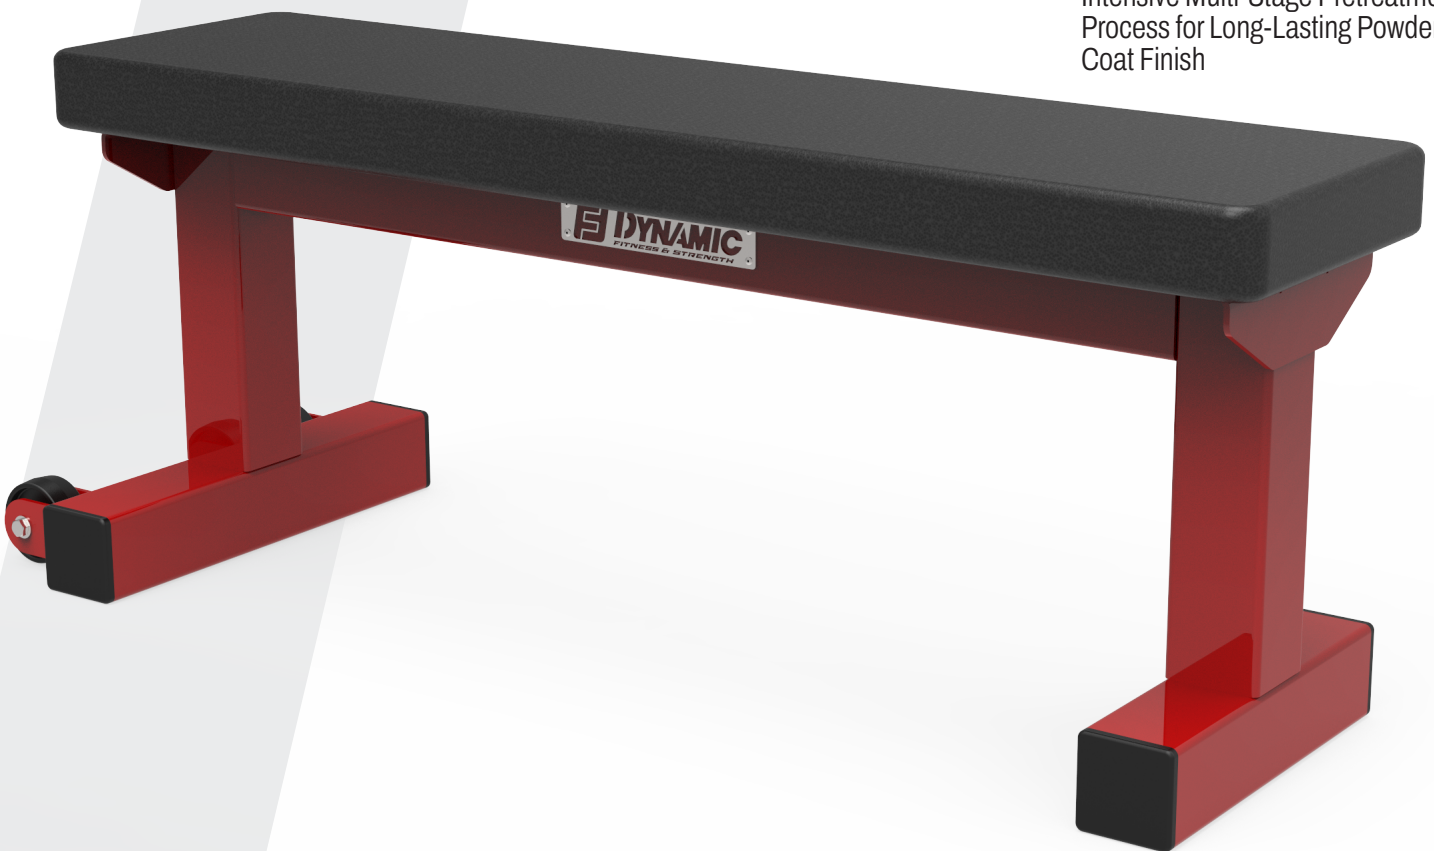

718061
Bench Line

UTILITY BENCH

Basic in function, top-quality in construction, this flat utility bench is perfect for supine pressing, seated vertical movements, and can also be used as a support for single arm rowing. Lightweight and easily transportable, this bench is the perfect no-frills piece to round out your weight room needs.

Features:

- 12" Wide Pad
- Rolling Base for Easy Transport
- Custom Color Pad Options Available
- Intensive Multi-Stage Pretreatment Process for Long-Lasting Powder-Coat Finish

A full line of benches

MORE STRENGTH PER SQUARE FOOT™

We have a full line of Utility, Olympic and Specialty Benches.

FID Bench

Decline Bench

Lumbar Utility Bench

718061

Bench Line

UTILITY BENCH

Specifications:

FRAME: 3" X 3" 11-Gauge Structural Steel Tubing

WEIGHT: 48 LBS

DIMENSIONS: 17" W x 18" H x 48" L

BENCH PAD WIDTH: 12"