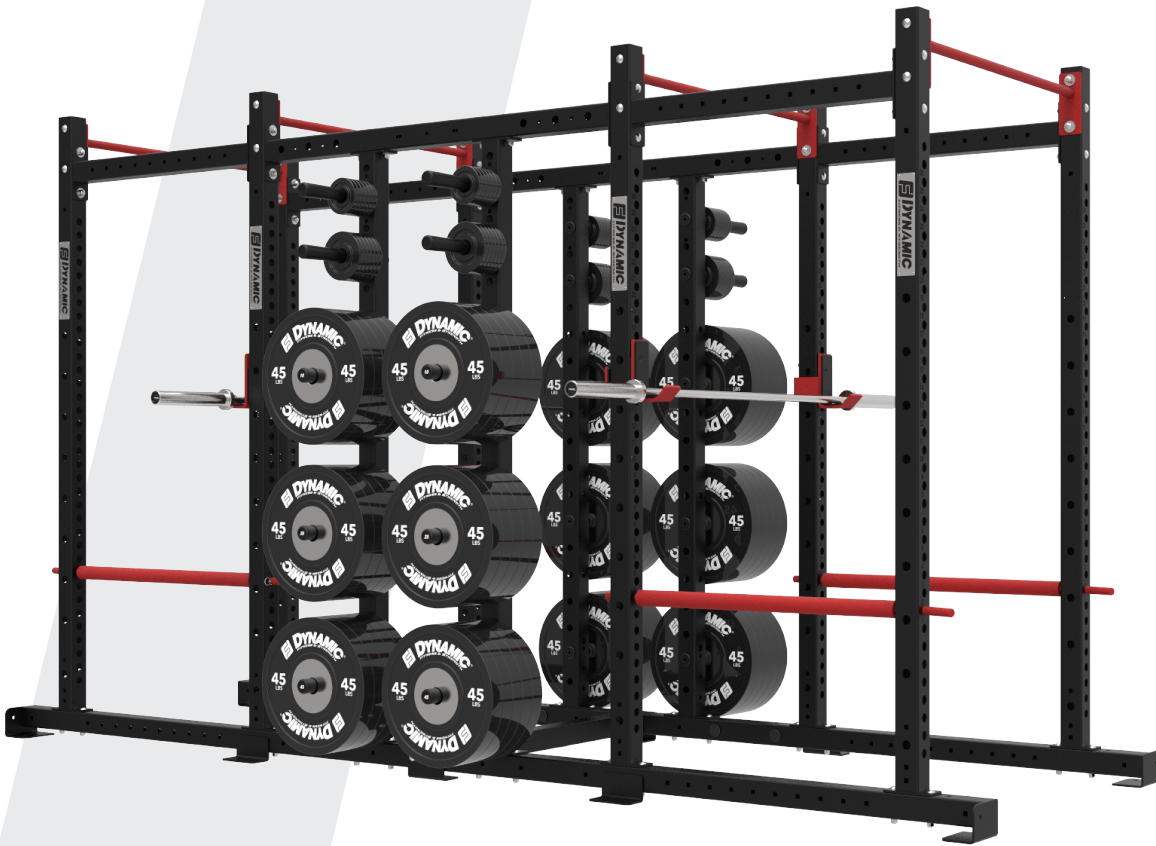

400120  
**Titan G2** Series  
**DOUBLE POWER  
RACK DP**

This series rack combines the stand alone base option found in our Ultra Pro™ Series, with the benefits of the Titan series rig style uprights to create a hybrid stand alone Power Rack option to safely perform all your barbell workouts without worry. Double weight post with Titan storage pegs.

Increase the  
functionality of your  
rack with these and  
more Titan accessories  
& attachments.

400120

Titan G2 Series

# DOUBLE POWER RACK DP

## Specifications:

**FRAME:** 3" X 3" 11-Gauge Square Tubing

**WEIGHT:** 925.13 LBS

**COMPONENTS:** 1" Steel Locking Pins

**DIMENSIONS:** 75" W x 92.31" H x 158.48" L